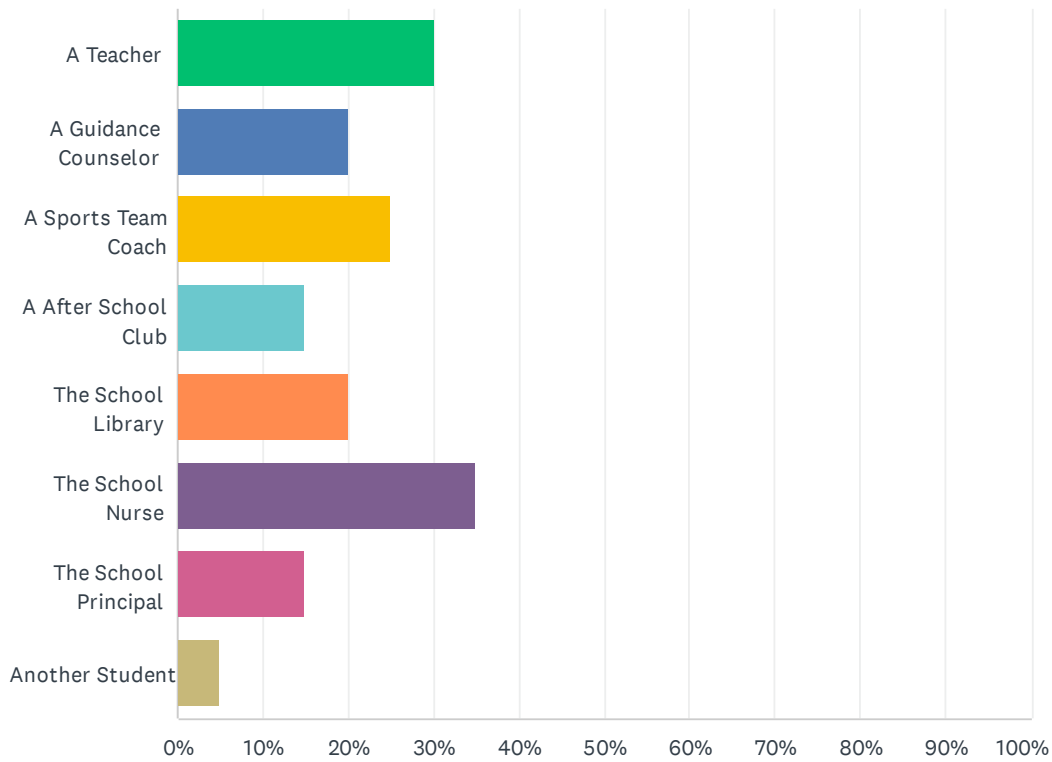

Q3 Who exposed the child to the sexually explicit material?

Answered: 20 Skipped: 0

ANSWER CHOICES	RESPONSES
A Teacher	30.00% 6
A Guidance Counselor	20.00% 4
A Sports Team Coach	25.00% 5
A After School Club	15.00% 3
The School Library	20.00% 4
The School Nurse	35.00% 7
The School Principal	15.00% 3
Another Student	5.00% 1
Total Respondents: 20