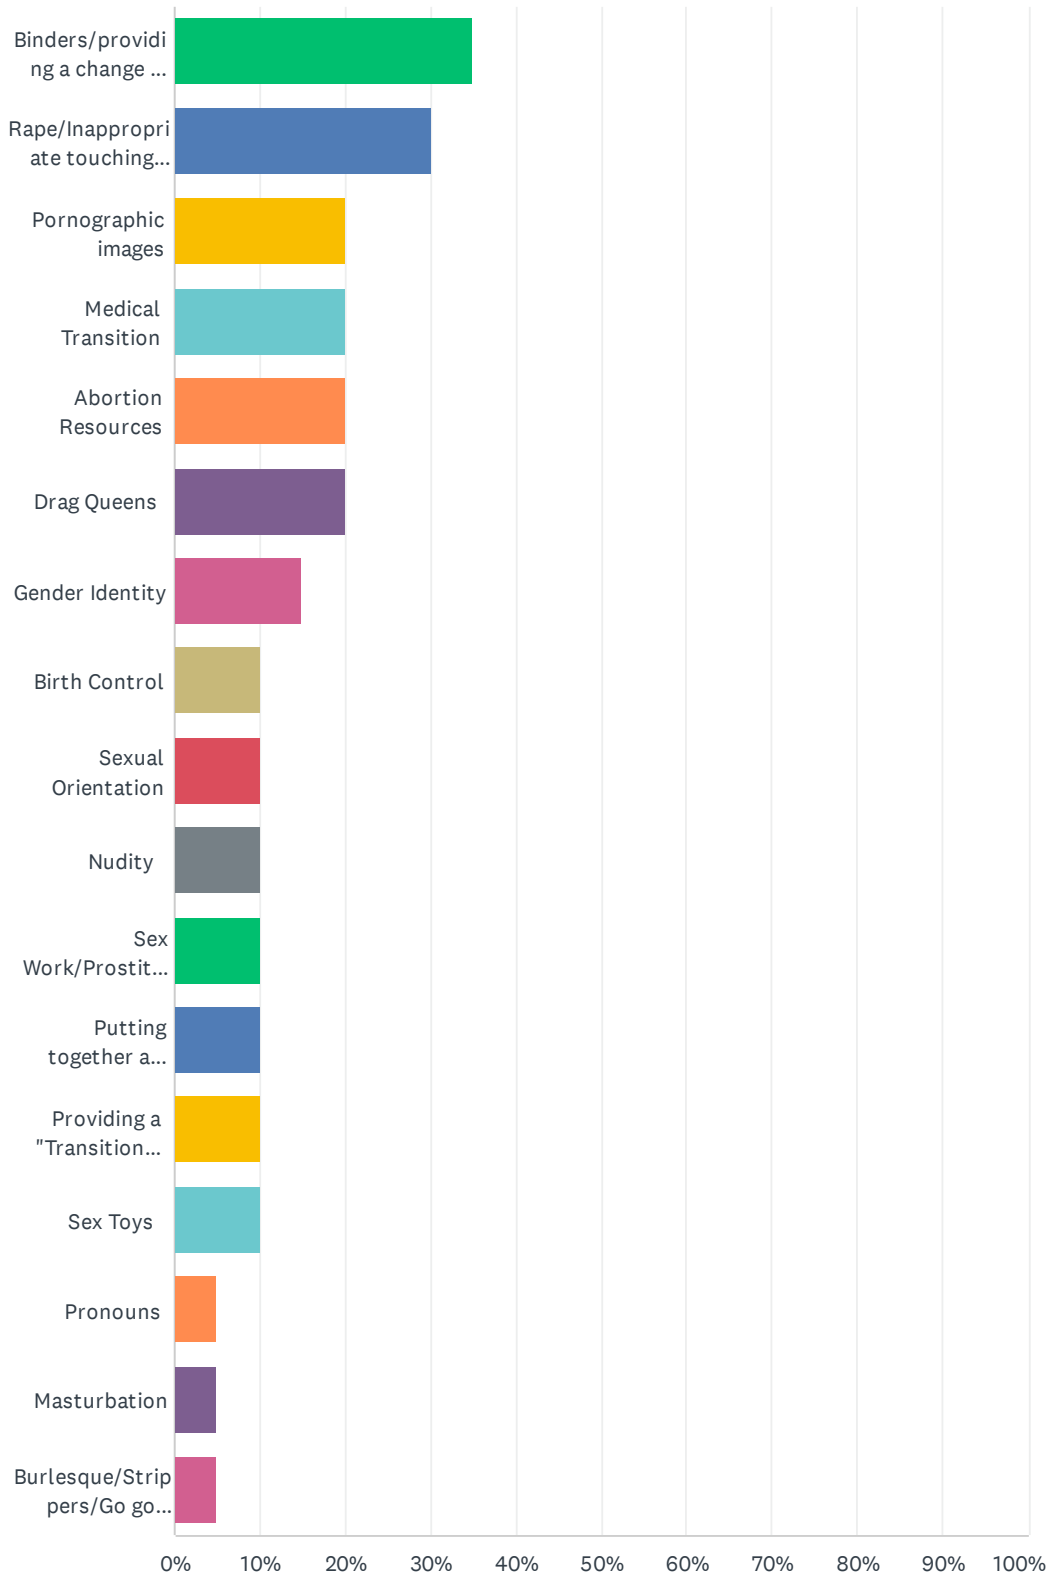

Q3 Who exposed the child to the sexually explicit material?

Answered: 20 Skipped: 0

ANSWER CHOICES	RESPONSES
A Teacher	30.00% 6
A Guidance Counselor	20.00% 4
A Sports Team Coach	25.00% 5
A After School Club	15.00% 3
The School Library	20.00% 4
The School Nurse	35.00% 7
The School Principal	15.00% 3
Another Student	5.00% 1
Total Respondents: 20	

Q4 What Type of Material was it?

Answered: 20 Skipped: 0

ANSWER CHOICES	RESPONSES
A classroom assignment	15.00% 3
A book	20.00% 4
An Activity	15.00% 3
An "Exercise"	15.00% 3
A report	25.00% 5
A Field Trip	10.00% 2
Total Respondents: 20	

Q5 What did the material cover?

Answered: 20 Skipped: 0

ANSWER CHOICES	RESPONSES	
Binders/providing a change of clothing for "gender expression"	35.00%	7
Rape/Inappropriate touching of your child	30.00%	6
Pornographic images	20.00%	4
Medical Transition	20.00%	4
Abortion Resources	20.00%	4
Drag Queens	20.00%	4
Gender Identity	15.00%	3
Birth Control	10.00%	2
Sexual Orientation	10.00%	2
Nudity	10.00%	2
Sex Work/Prostitution	10.00%	2
Putting together a "Gender Plan" for your child without your knowledge	10.00%	2
Providing a "Transition Closet"	10.00%	2
Sex Toys	10.00%	2
Pronouns	5.00%	1
Masturbation	5.00%	1
Burlesque/Strippers/Go go Dancers	5.00%	1
Total Respondents: 20		

Q6 What State did this incident occur?

Answered: 20 Skipped: 0

Louisiana										
Maine										
Maryland										
Massachusetts										
Michigan										
Minnesota										
Mississippi										
Missouri										
Montana										
Nebraska										
Nevada										
New Hampshire										
New Jersey										
New Mexico										
New York										
North Carolina										
North Dakota										
Ohio										
Oregon										
Pennsylvania										
Rhode Island										