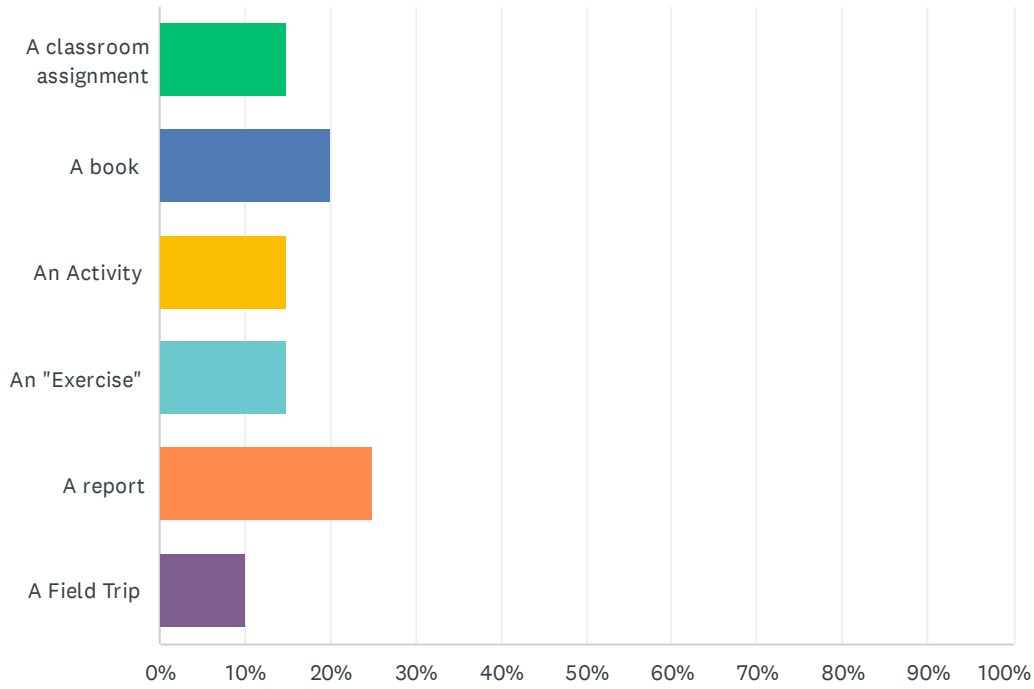

Q4 What Type of Material was it?

Answered: 20 Skipped: 0

ANSWER CHOICES	RESPONSES
A classroom assignment	15.00% 3
A book	20.00% 4
An Activity	15.00% 3
An "Exercise"	15.00% 3
A report	25.00% 5
A Field Trip	10.00% 2
Total Respondents: 20