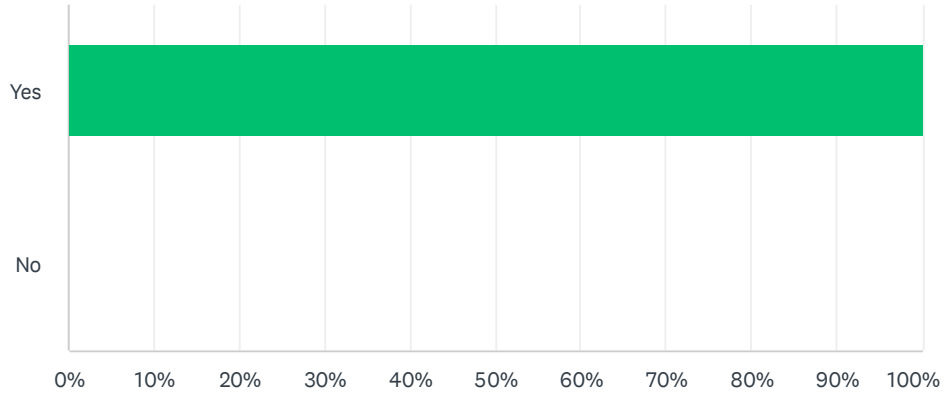

Oklahoma

Q1 Have your children been exposed to sexually explicit material in schools?

Answered: 20 Skipped: 0

ANSWER CHOICES	RESPONSES	
Yes	100.00%	20
No	0.00%	0
TOTAL		20

Q2 How old was your child when they were exposed to sexually explicit material?

Answered: 20 Skipped: 0

ANSWER CHOICES	RESPONSES	
7	15.00%	3
8	15.00%	3
10	15.00%	3
17	15.00%	3
11	10.00%	2
16	10.00%	2
4	5.00%	1
6	5.00%	1
12	5.00%	1
14	5.00%	1
5	0.00%	0
9	0.00%	0
13	0.00%	0
15	0.00%	0
18	0.00%	0
TOTAL		20