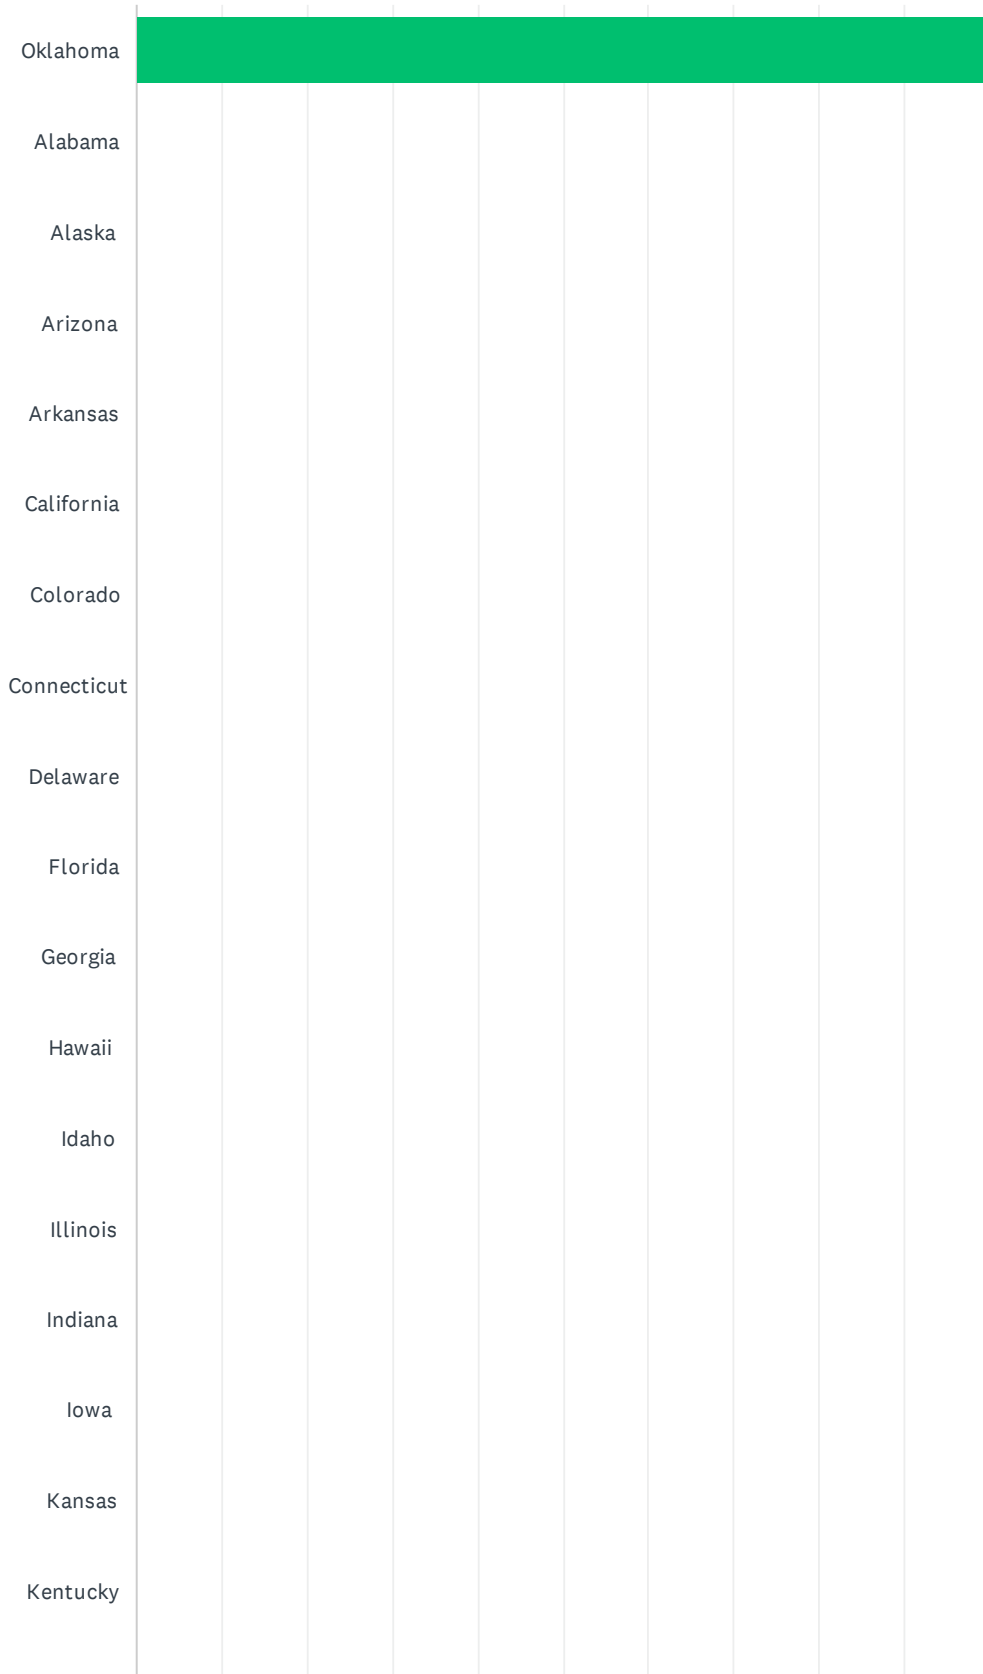

Q6 What State did this incident occur?

Answered: 20 Skipped: 0

Louisiana										
Maine										
Maryland										
Massachusetts										
Michigan										
Minnesota										
Mississippi										
Missouri										
Montana										
Nebraska										
Nevada										
New Hampshire										
New Jersey										
New Mexico										
New York										
North Carolina										
North Dakota										
Ohio										
Oregon										
Pennsylvania										
Rhode Island										