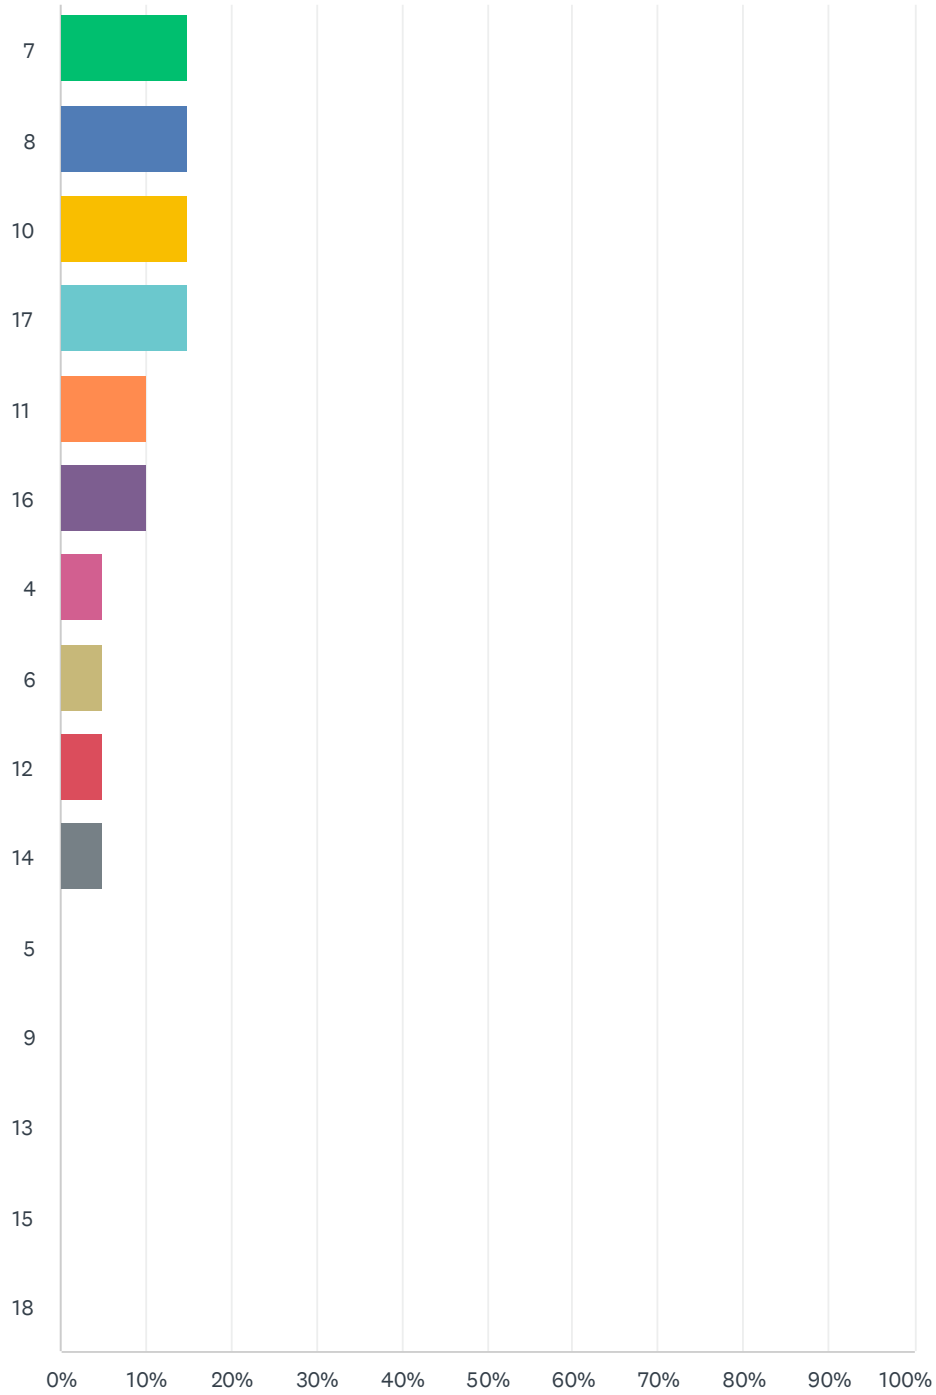

Oklahoma

Q1 Have your children been exposed to sexually explicit material in schools?

Answered: 20 Skipped: 0

ANSWER CHOICES	RESPONSES	
Yes	100.00%	20
No	0.00%	0
TOTAL		20

Q2 How old was your child when they were exposed to sexually explicit material?

Answered: 20 Skipped: 0

ANSWER CHOICES	RESPONSES	
7	15.00%	3
8	15.00%	3
10	15.00%	3
17	15.00%	3
11	10.00%	2
16	10.00%	2
4	5.00%	1
6	5.00%	1
12	5.00%	1
14	5.00%	1
5	0.00%	0
9	0.00%	0
13	0.00%	0
15	0.00%	0
18	0.00%	0
TOTAL		20