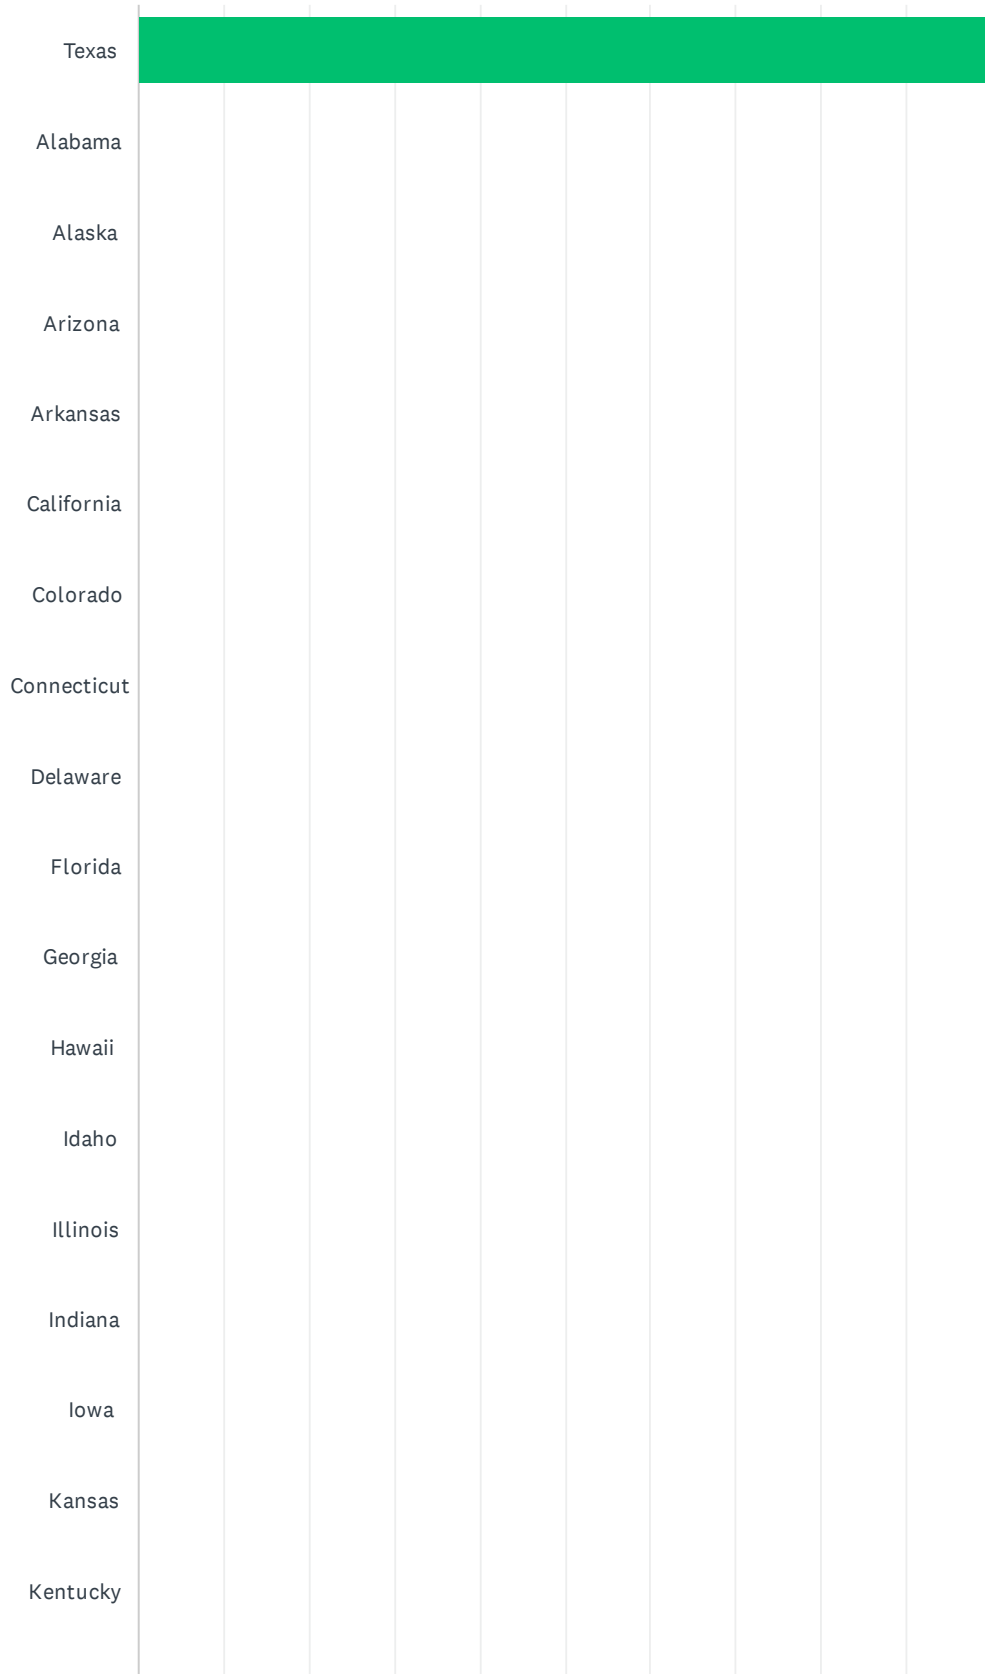

### Q5 What did the material cover?

Answered: 36 Skipped: 0

ANSWER CHOICES	RESPONSES	
Rape/Inappropriate touching of your child	25.00%	9
Gender Identity	22.22%	8
Sexual Orientation	22.22%	8
Sex Toys	22.22%	8
Masturbation	19.44%	7
Putting together a "Gender Plan" for your child without your knowledge	19.44%	7
Pronouns	16.67%	6
Sex Work/Prostitution	16.67%	6
Pornographic images	13.89%	5
Birth Control	11.11%	4
Nudity	11.11%	4
Abortion Resources	11.11%	4
Burlesque/Strippers/Go go Dancers	11.11%	4
Binders/providing a change of clothing for "gender expression"	11.11%	4
Providing a "Transition Closet"	11.11%	4
Drag Queens	8.33%	3
Medical Transition	0.00%	0
Total Respondents: 36		

### Q6 What State did this incident occur?

Answered: 36 Skipped: 0

Louisiana											
Maine											
Maryland											
Massachusetts											
Michigan											
Minnesota											
Mississippi											
Missouri											
Montana											
Nebraska											
Nevada											
New Hampshire											
New Jersey											
New Mexico											
New York											
North Carolina											
North Dakota											
Ohio											
Oklahoma											
Oregon											
Pennsylvania											