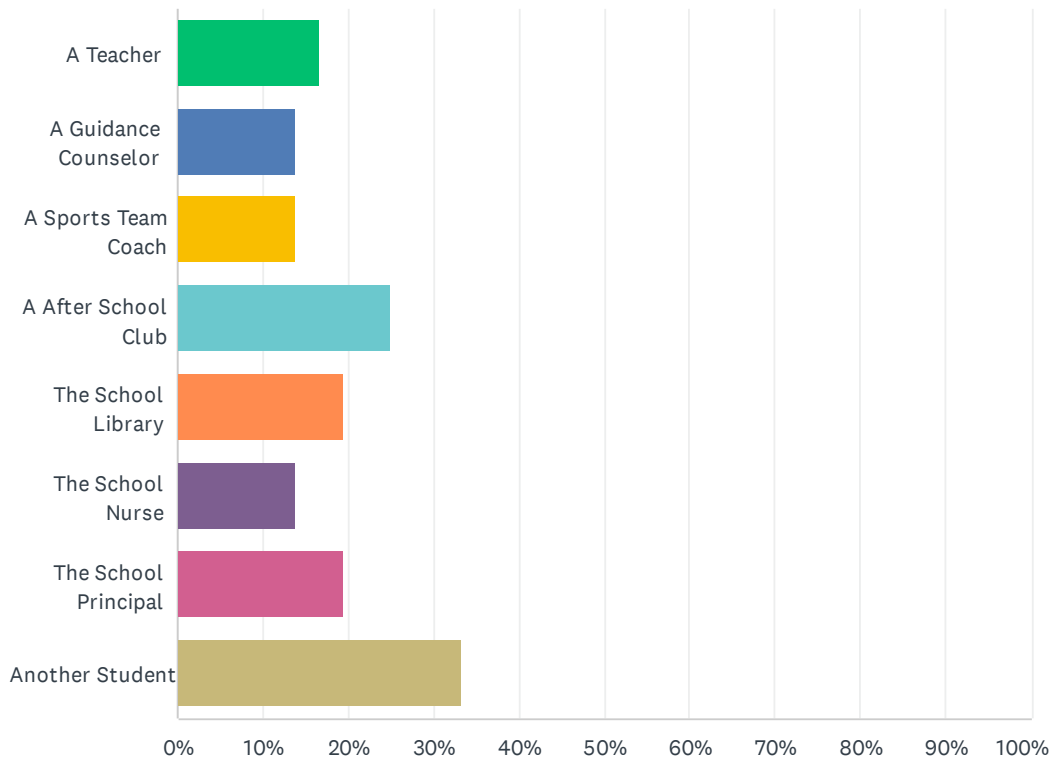

# Q2 How old was your child when they were exposed to sexually explicit material?

Answered: 36 Skipped: 0

ANSWER CHOICES	RESPONSES	
13	13.89%	5
6	11.11%	4
11	11.11%	4
14	11.11%	4
17	11.11%	4
4	8.33%	3
9	8.33%	3
12	8.33%	3
16	8.33%	3
5	2.78%	1
7	2.78%	1
15	2.78%	1
8	0.00%	0
10	0.00%	0
18	0.00%	0
TOTAL		36

### Q3 Who exposed the child to the sexually explicit material?

Answered: 36 Skipped: 0

ANSWER CHOICES	RESPONSES
A Teacher	16.67% 6
A Guidance Counselor	13.89% 5
A Sports Team Coach	13.89% 5
A After School Club	25.00% 9
The School Library	19.44% 7
The School Nurse	13.89% 5
The School Principal	19.44% 7
Another Student	33.33% 12
Total Respondents: 36	