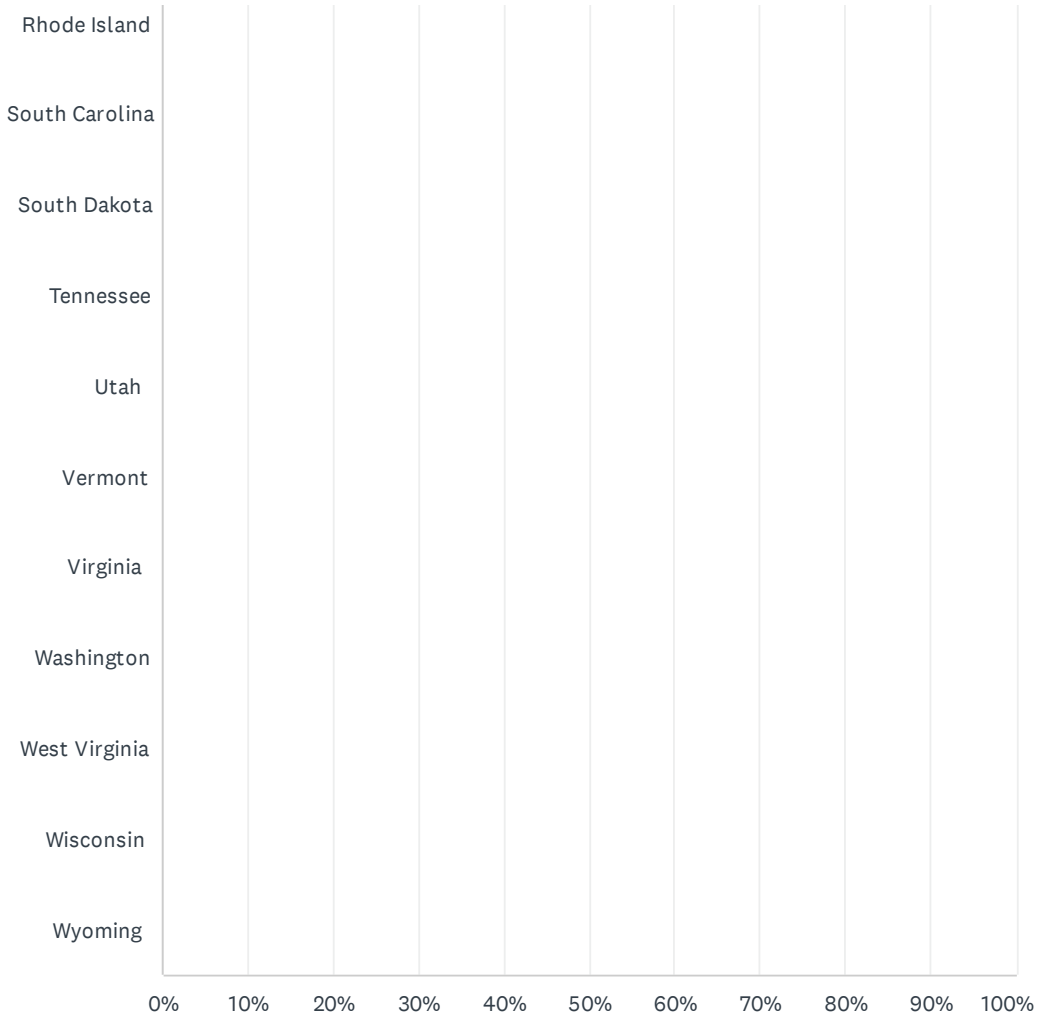

### Q5 What did the material cover?

Answered: 36 Skipped: 0

ANSWER CHOICES	RESPONSES	
Rape/Inappropriate touching of your child	25.00%	9
Gender Identity	22.22%	8
Sexual Orientation	22.22%	8
Sex Toys	22.22%	8
Masturbation	19.44%	7
Putting together a "Gender Plan" for your child without your knowledge	19.44%	7
Pronouns	16.67%	6
Sex Work/Prostitution	16.67%	6
Pornographic images	13.89%	5
Birth Control	11.11%	4
Nudity	11.11%	4
Abortion Resources	11.11%	4
Burlesque/Strippers/Go go Dancers	11.11%	4
Binders/providing a change of clothing for "gender expression"	11.11%	4
Providing a "Transition Closet"	11.11%	4
Drag Queens	8.33%	3
Medical Transition	0.00%	0
Total Respondents: 36		

### Q6 What State did this incident occur?

Answered: 36 Skipped: 0

Louisiana											
Maine											
Maryland											
Massachusetts											
Michigan											
Minnesota											
Mississippi											
Missouri											
Montana											
Nebraska											
Nevada											
New Hampshire											
New Jersey											
New Mexico											
New York											
North Carolina											
North Dakota											
Ohio											
Oklahoma											
Oregon											
Pennsylvania											