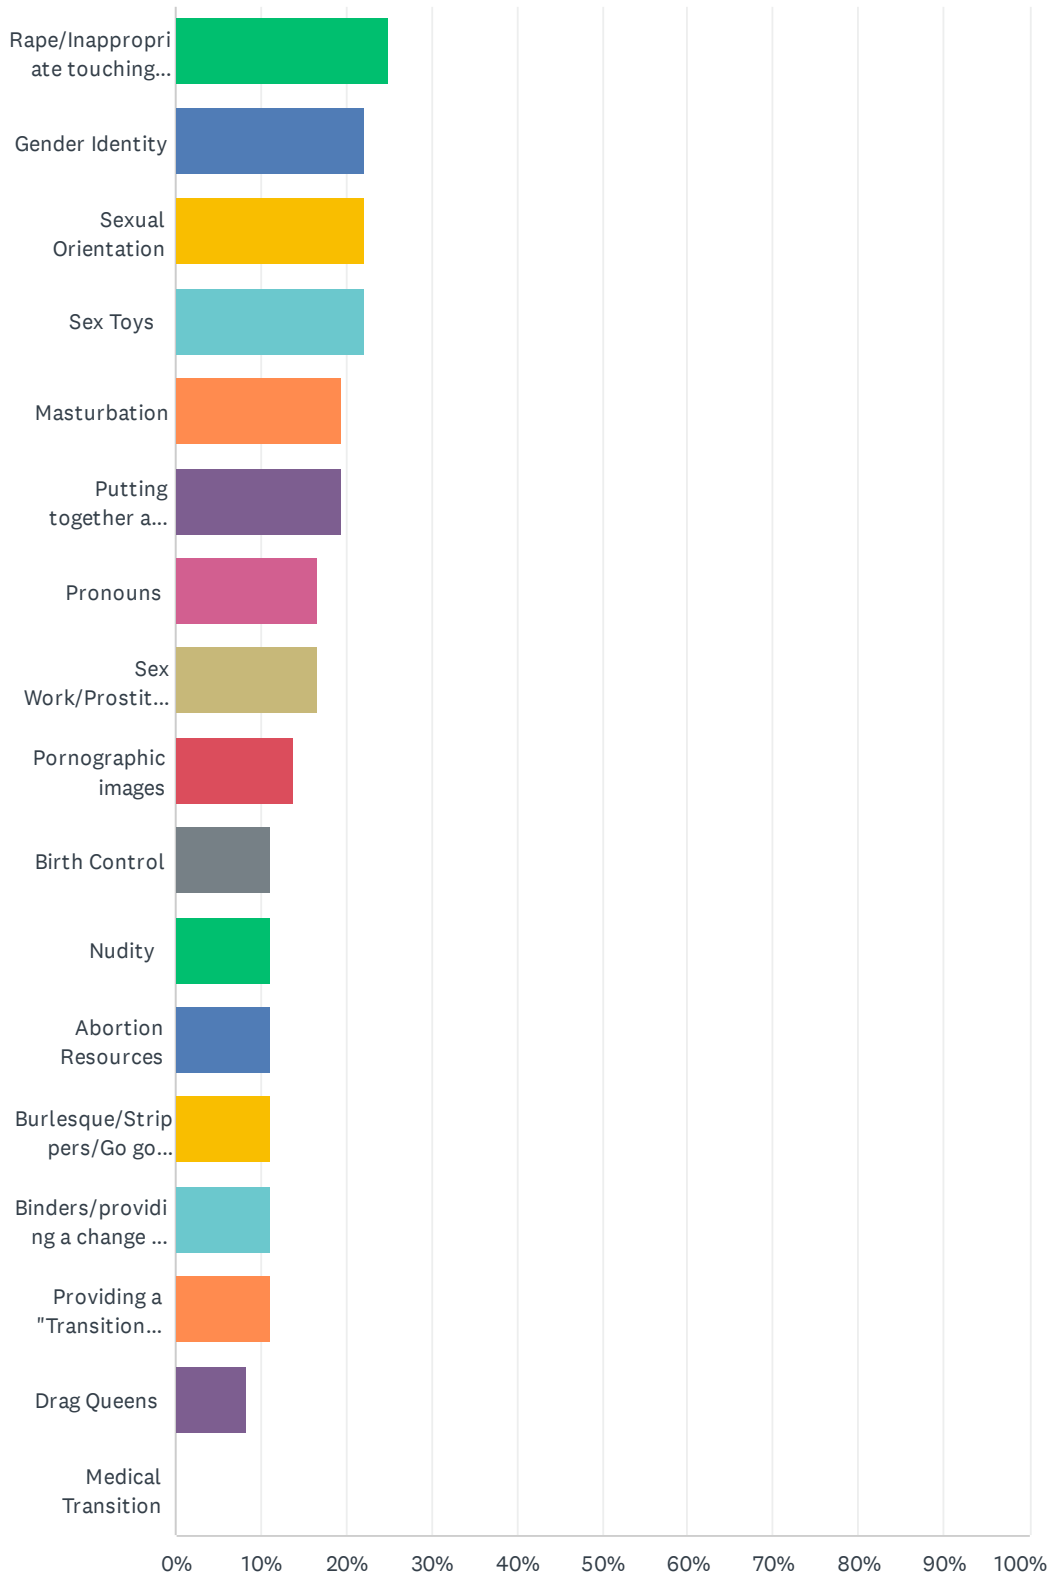

### Q3 Who exposed the child to the sexually explicit material?

Answered: 36 Skipped: 0

ANSWER CHOICES	RESPONSES
A Teacher	16.67% 6
A Guidance Counselor	13.89% 5
A Sports Team Coach	13.89% 5
A After School Club	25.00% 9
The School Library	19.44% 7
The School Nurse	13.89% 5
The School Principal	19.44% 7
Another Student	33.33% 12
Total Respondents: 36	

### Q4 What Type of Material was it?

Answered: 36 Skipped: 0

ANSWER CHOICES	RESPONSES
A classroom assignment	19.44% 7
A book	22.22% 8
An Activity	33.33% 12
An "Exercise"	11.11% 4
A report	2.78% 1
A Field Trip	19.44% 7
Total Respondents: 36	

### Q5 What did the material cover?

Answered: 36 Skipped: 0

ANSWER CHOICES	RESPONSES	
Rape/Inappropriate touching of your child	25.00%	9
Gender Identity	22.22%	8
Sexual Orientation	22.22%	8
Sex Toys	22.22%	8
Masturbation	19.44%	7
Putting together a "Gender Plan" for your child without your knowledge	19.44%	7
Pronouns	16.67%	6
Sex Work/Prostitution	16.67%	6
Pornographic images	13.89%	5
Birth Control	11.11%	4
Nudity	11.11%	4
Abortion Resources	11.11%	4
Burlesque/Strippers/Go go Dancers	11.11%	4
Binders/providing a change of clothing for "gender expression"	11.11%	4
Providing a "Transition Closet"	11.11%	4
Drag Queens	8.33%	3
Medical Transition	0.00%	0
Total Respondents: 36		

### Q6 What State did this incident occur?

Answered: 36 Skipped: 0

Louisiana											
Maine											
Maryland											
Massachusetts											
Michigan											
Minnesota											
Mississippi											
Missouri											
Montana											
Nebraska											
Nevada											
New Hampshire											
New Jersey											
New Mexico											
New York											
North Carolina											
North Dakota											
Ohio											
Oklahoma											
Oregon											
Pennsylvania											