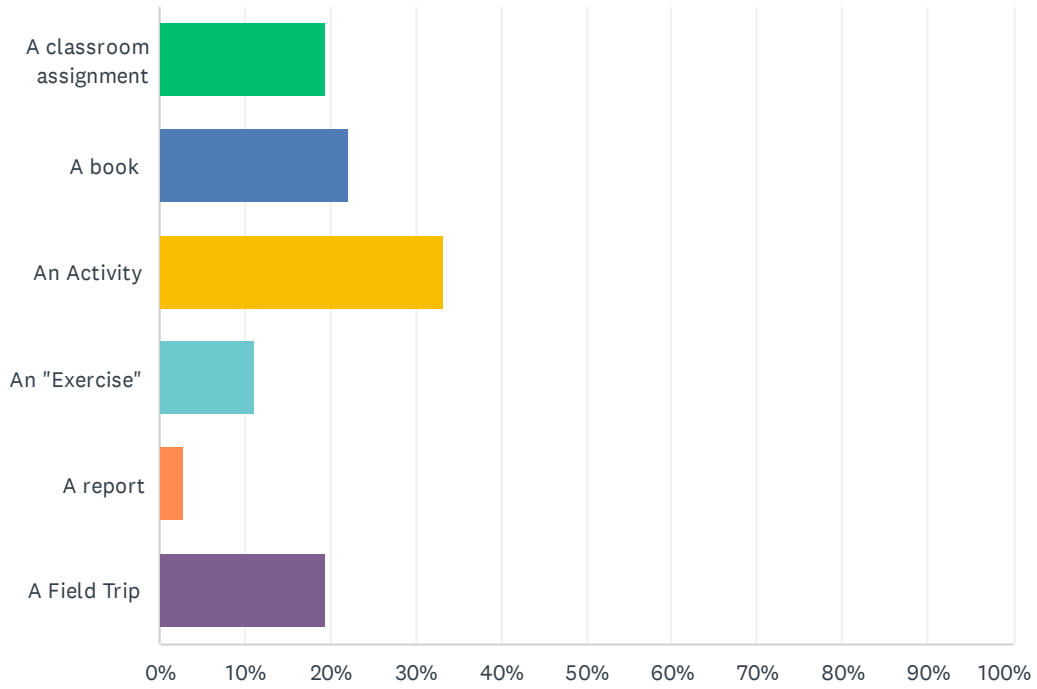

Q4 What Type of Material was it?

Answered: 36 Skipped: 0

ANSWER CHOICES	RESPONSES
A classroom assignment	19.44% 7
A book	22.22% 8
An Activity	33.33% 12
An "Exercise"	11.11% 4
A report	2.78% 1
A Field Trip	19.44% 7
Total Respondents: 36