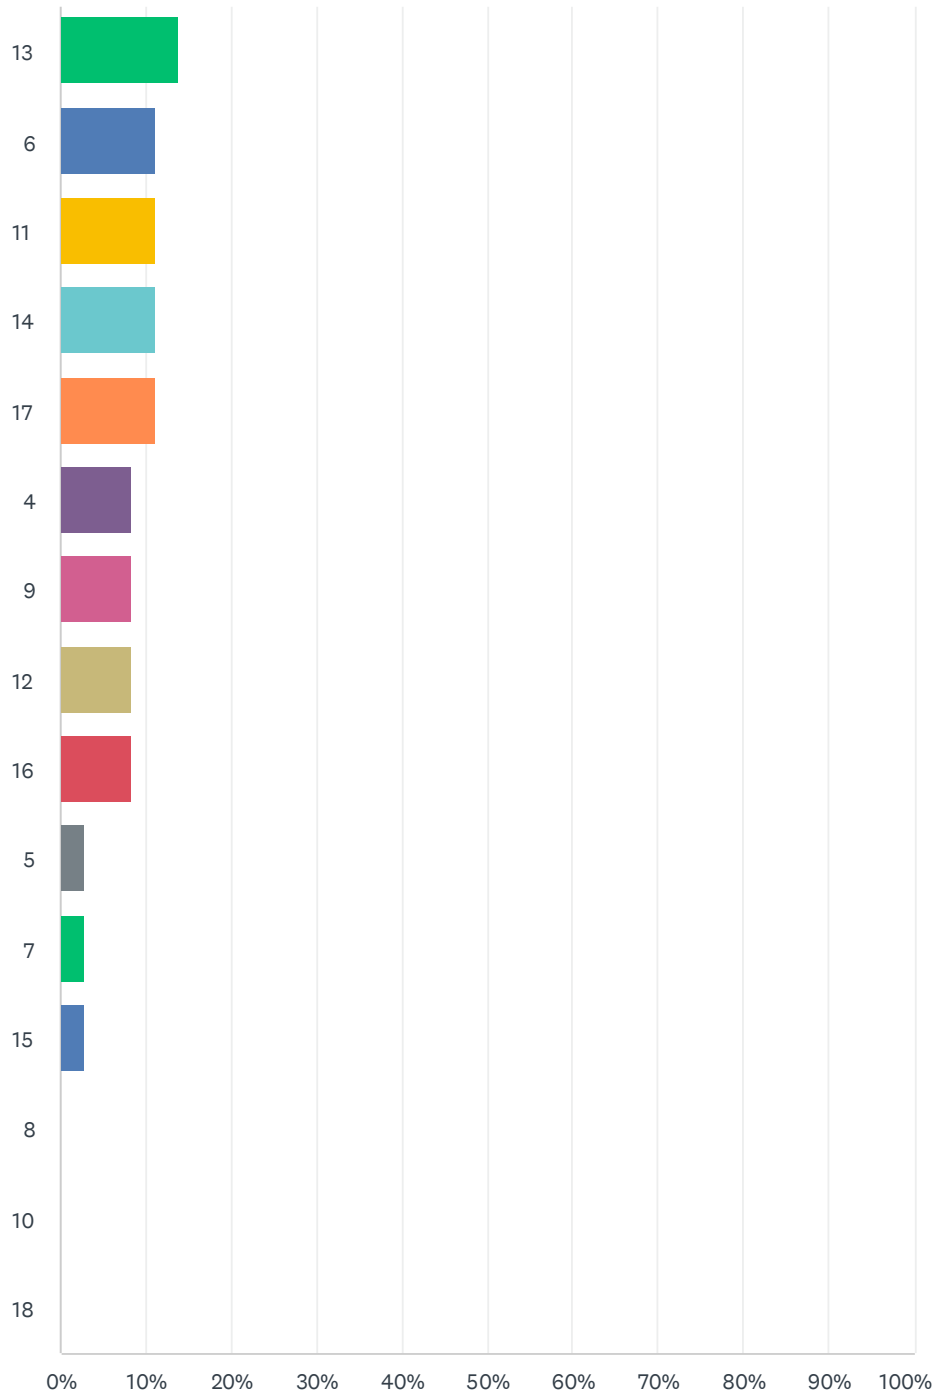

# Texas

## Q1 Have your children been exposed to sexually explicit material in schools?

Answered: 36 Skipped: 0

ANSWER CHOICES	RESPONSES	
Yes	100.00%	36
No	0.00%	0
TOTAL		36

# Q2 How old was your child when they were exposed to sexually explicit material?

Answered: 36 Skipped: 0

ANSWER CHOICES	RESPONSES	
13	13.89%	5
6	11.11%	4
11	11.11%	4
14	11.11%	4
17	11.11%	4
4	8.33%	3
9	8.33%	3
12	8.33%	3
16	8.33%	3
5	2.78%	1
7	2.78%	1
15	2.78%	1
8	0.00%	0
10	0.00%	0
18	0.00%	0
TOTAL		36