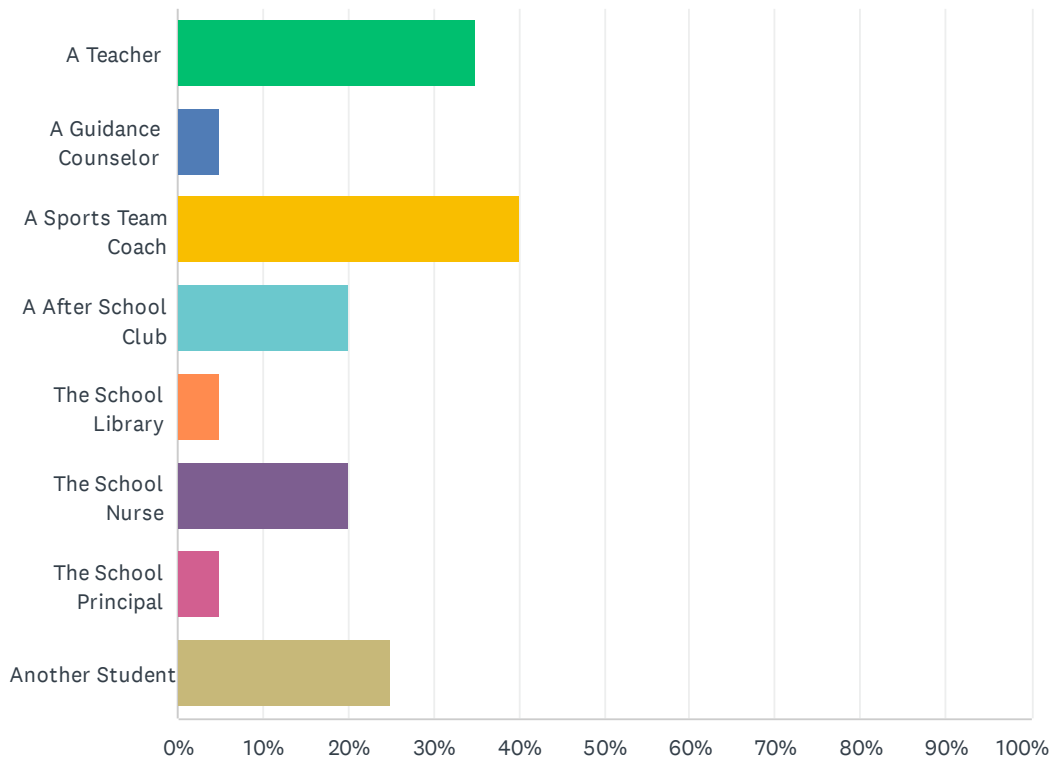

Q3 Who exposed the child to the sexually explicit material?

Answered: 20 Skipped: 0

ANSWER CHOICES	RESPONSES
A Teacher	35.00% 7
A Guidance Counselor	5.00% 1
A Sports Team Coach	40.00% 8
A After School Club	20.00% 4
The School Library	5.00% 1
The School Nurse	20.00% 4
The School Principal	5.00% 1
Another Student	25.00% 5
Total Respondents: 20