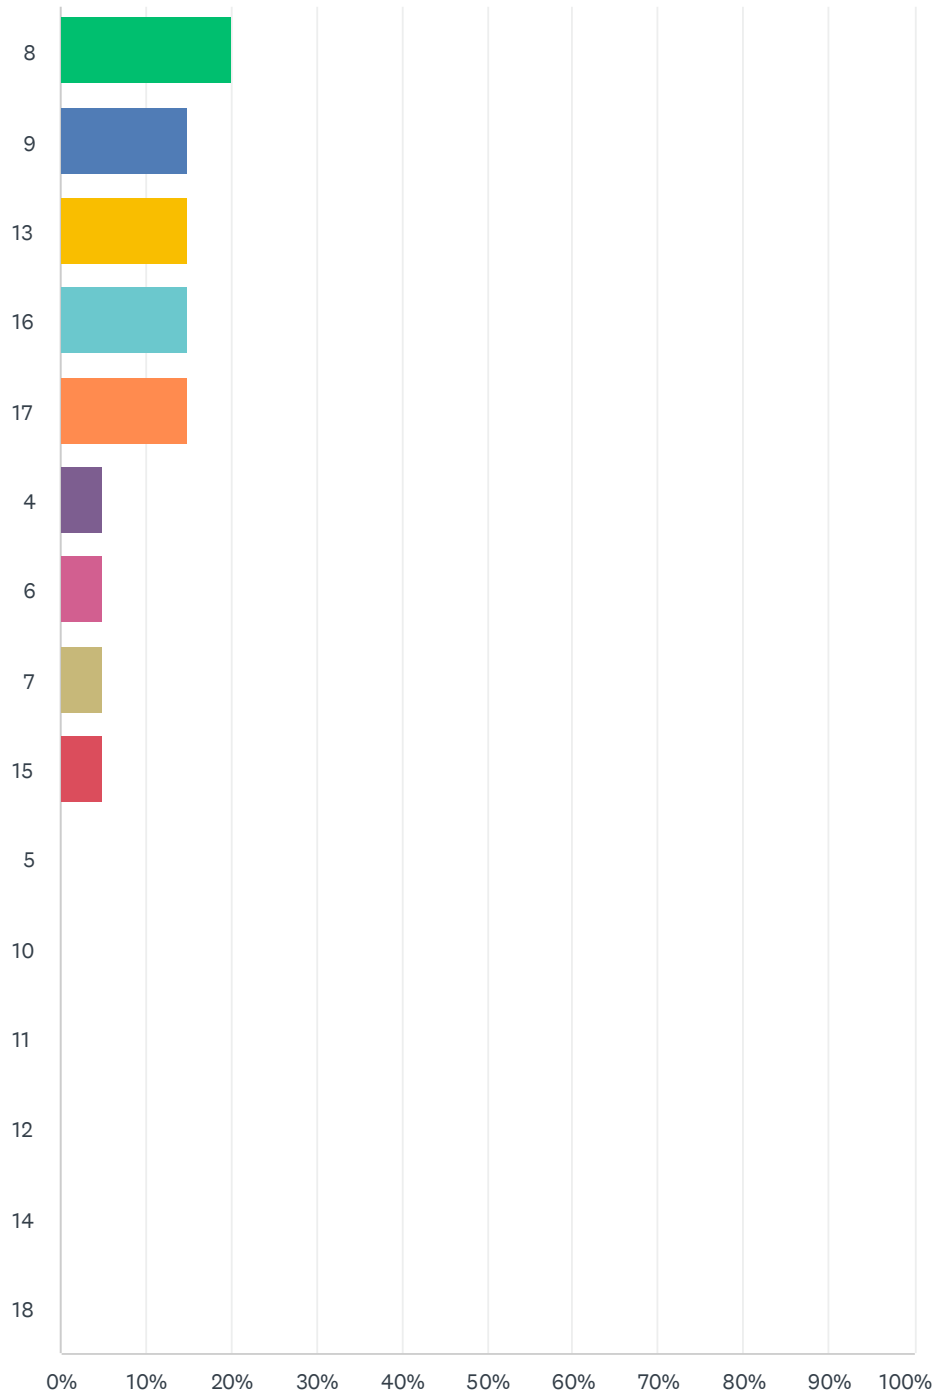

Washington

Q1 Have your children been exposed to sexually explicit material in schools?

Answered: 20 Skipped: 0

ANSWER CHOICES	RESPONSES	
Yes	100.00%	20
No	0.00%	0
TOTAL		20

Q2 How old was your child when they were exposed to sexually explicit material?

Answered: 20 Skipped: 0

ANSWER CHOICES	RESPONSES	
8	20.00%	4
9	15.00%	3
13	15.00%	3
16	15.00%	3
17	15.00%	3
4	5.00%	1
6	5.00%	1
7	5.00%	1
15	5.00%	1
5	0.00%	0
10	0.00%	0
11	0.00%	0
12	0.00%	0
14	0.00%	0
18	0.00%	0
TOTAL		20