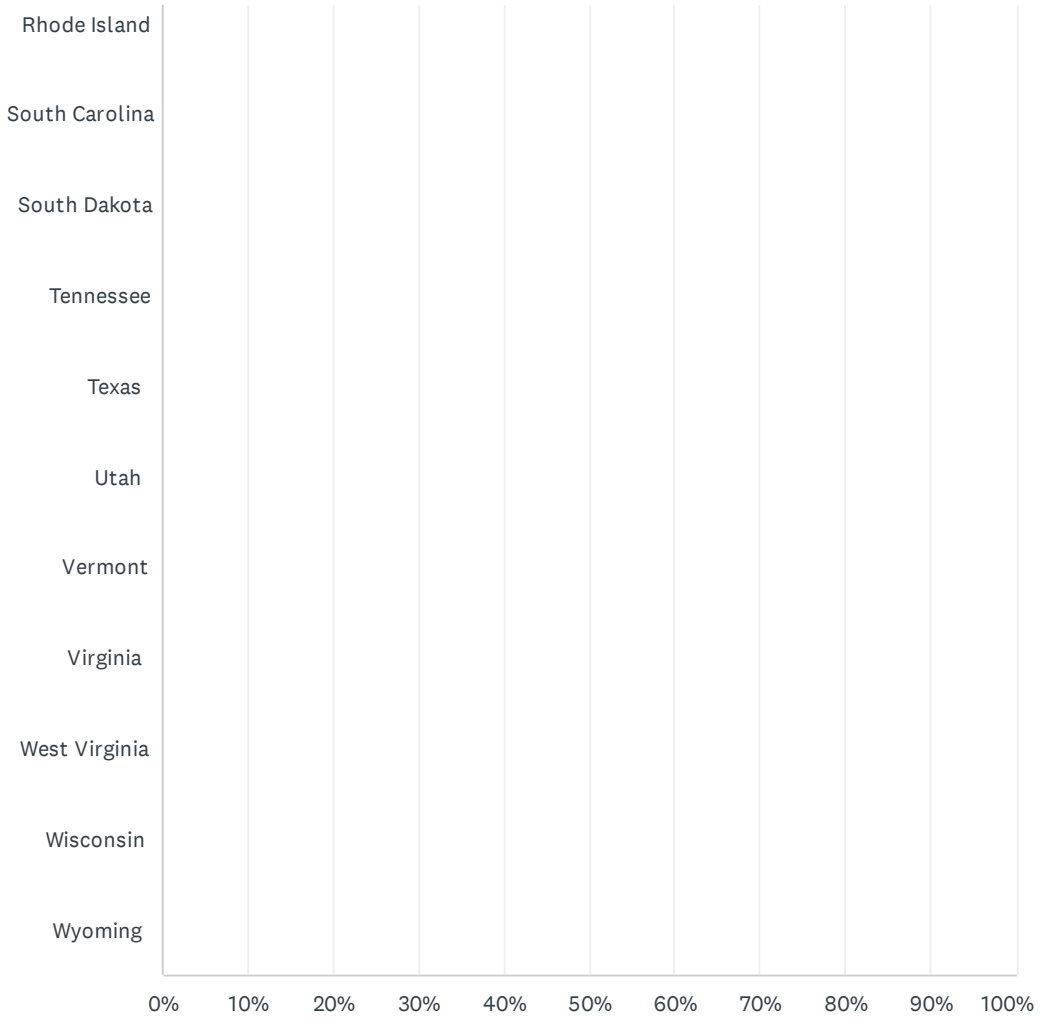

Q5 What did the material cover?

Answered: 20 Skipped: 0

ANSWER CHOICES	RESPONSES	
Gender Identity	40.00%	8
Pornographic images	30.00%	6
Sexual Orientation	25.00%	5
Masturbation	25.00%	5
Birth Control	20.00%	4
Putting together a "Gender Plan" for your child without your knowledge	20.00%	4
Burlesque/Strippers/Go go Dancers	15.00%	3
Medical Transition	10.00%	2
Pronouns	10.00%	2
Abortion Resources	10.00%	2
Sex Work/Prostitution	10.00%	2
Rape/Inappropriate touching of your child	10.00%	2
Nudity	5.00%	1
Drag Queens	5.00%	1
Providing a "Transition Closet"	5.00%	1
Sex Toys	5.00%	1
Binders/providing a change of clothing for "gender expression"	0.00%	0
Total Respondents: 20		

Q6 What State did this incident occur?

Answered: 20 Skipped: 0

Louisiana											
Maine											
Maryland											
Massachusetts											
Michigan											
Minnesota											
Mississippi											
Missouri											
Montana											
Nebraska											
Nevada											
New Hampshire											
New Jersey											
New Mexico											
New York											
North Carolina											
North Dakota											
Ohio											
Oklahoma											
Oregon											
Pennsylvania											