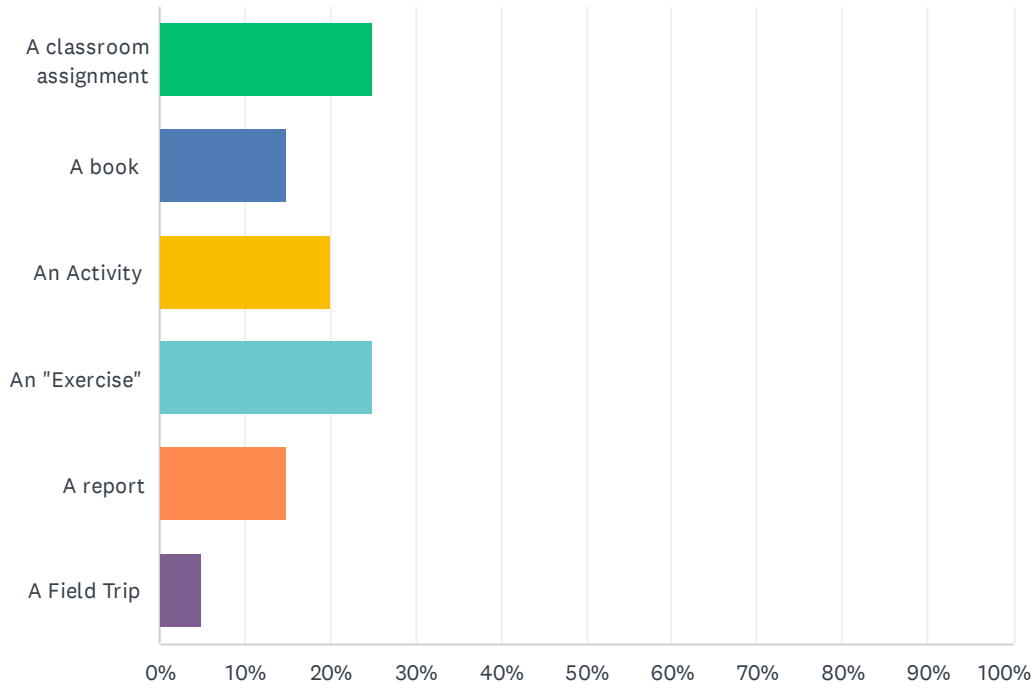

Q4 What Type of Material was it?

Answered: 20 Skipped: 0

ANSWER CHOICES	RESPONSES
A classroom assignment	25.00% 5
A book	15.00% 3
An Activity	20.00% 4
An "Exercise"	25.00% 5
A report	15.00% 3
A Field Trip	5.00% 1
Total Respondents: 20