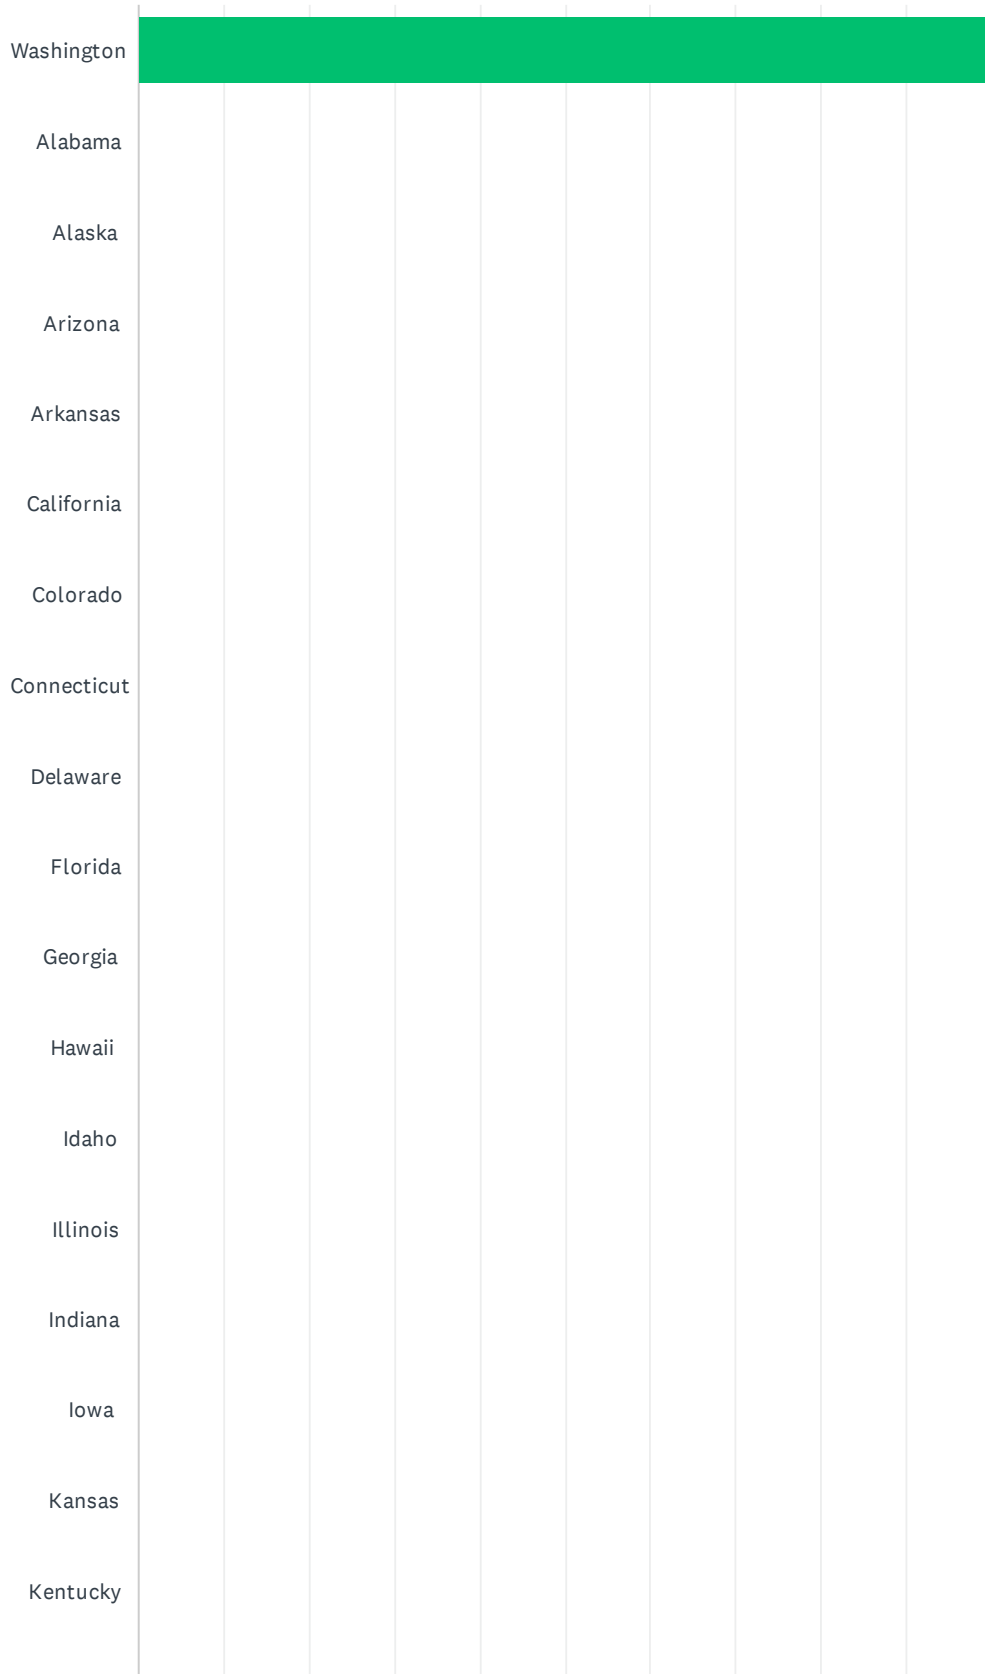

Q6 What State did this incident occur?

Answered: 20 Skipped: 0

Louisiana											
Maine											
Maryland											
Massachusetts											
Michigan											
Minnesota											
Mississippi											
Missouri											
Montana											
Nebraska											
Nevada											
New Hampshire											
New Jersey											
New Mexico											
New York											
North Carolina											
North Dakota											
Ohio											
Oklahoma											
Oregon											
Pennsylvania											