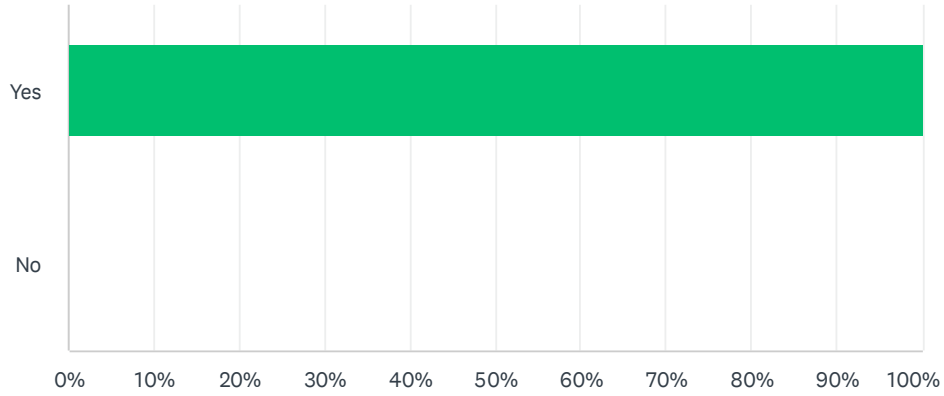

Washington

Q1 Have your children been exposed to sexually explicit material in schools?

Answered: 20 Skipped: 0

ANSWER CHOICES	RESPONSES	
Yes	100.00%	20
No	0.00%	0
TOTAL		20

Q2 How old was your child when they were exposed to sexually explicit material?

Answered: 20 Skipped: 0

ANSWER CHOICES	RESPONSES	
8	20.00%	4
9	15.00%	3
13	15.00%	3
16	15.00%	3
17	15.00%	3
4	5.00%	1
6	5.00%	1
7	5.00%	1
15	5.00%	1
5	0.00%	0
10	0.00%	0
11	0.00%	0
12	0.00%	0
14	0.00%	0
18	0.00%	0
TOTAL		20