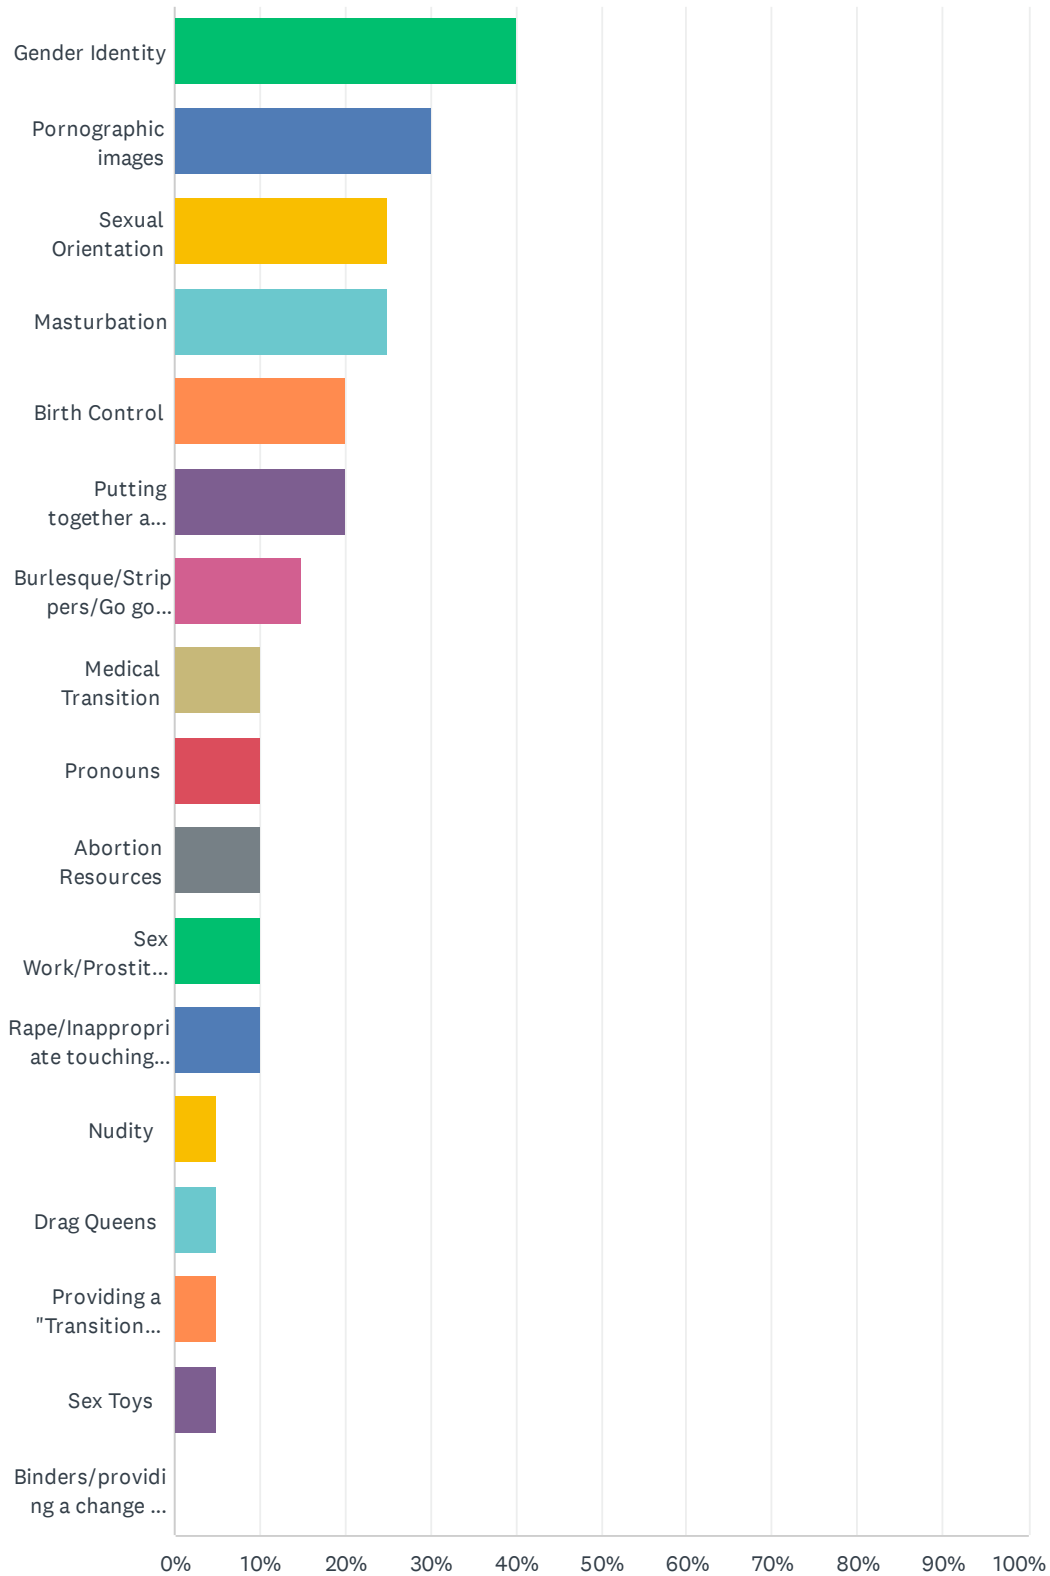

Q4 What Type of Material was it?

Answered: 20 Skipped: 0

ANSWER CHOICES	RESPONSES
A classroom assignment	25.00% 5
A book	15.00% 3
An Activity	20.00% 4
An "Exercise"	25.00% 5
A report	15.00% 3
A Field Trip	5.00% 1
Total Respondents: 20	

Q5 What did the material cover?

Answered: 20 Skipped: 0

ANSWER CHOICES	RESPONSES	
Gender Identity	40.00%	8
Pornographic images	30.00%	6
Sexual Orientation	25.00%	5
Masturbation	25.00%	5
Birth Control	20.00%	4
Putting together a "Gender Plan" for your child without your knowledge	20.00%	4
Burlesque/Strippers/Go go Dancers	15.00%	3
Medical Transition	10.00%	2
Pronouns	10.00%	2
Abortion Resources	10.00%	2
Sex Work/Prostitution	10.00%	2
Rape/Inappropriate touching of your child	10.00%	2
Nudity	5.00%	1
Drag Queens	5.00%	1
Providing a "Transition Closet"	5.00%	1
Sex Toys	5.00%	1
Binders/providing a change of clothing for "gender expression"	0.00%	0
Total Respondents: 20		

Q6 What State did this incident occur?

Answered: 20 Skipped: 0

Louisiana											
Maine											
Maryland											
Massachusetts											
Michigan											
Minnesota											
Mississippi											
Missouri											
Montana											
Nebraska											
Nevada											
New Hampshire											
New Jersey											
New Mexico											
New York											
North Carolina											
North Dakota											
Ohio											
Oklahoma											
Oregon											
Pennsylvania											